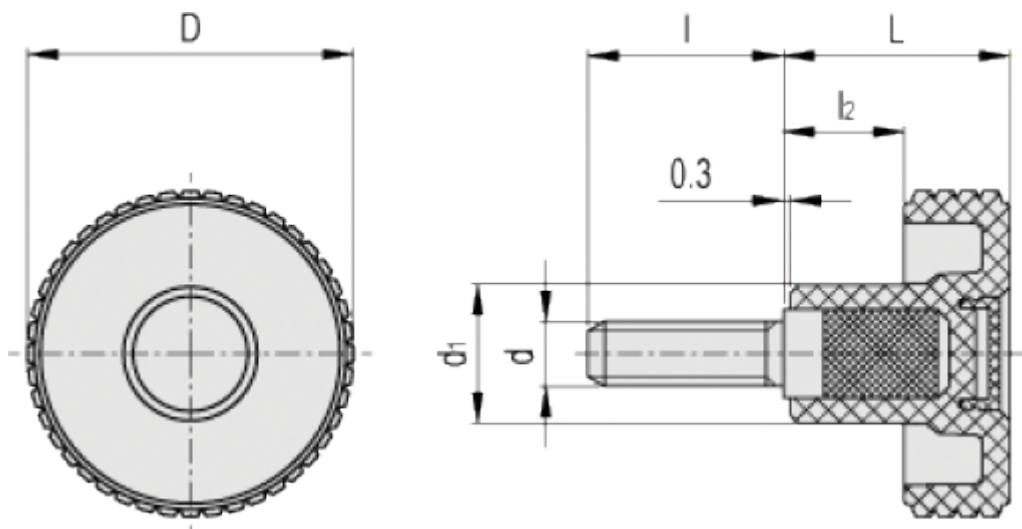

Article number: 23020345215

Description: E+G Knurled knob MBT.60 p-M10x20-C5, Blue

## Measures

D	=	61
d1	=	23
d6g	=	M10
L	=	39
l	=	20
l2	=	18.5